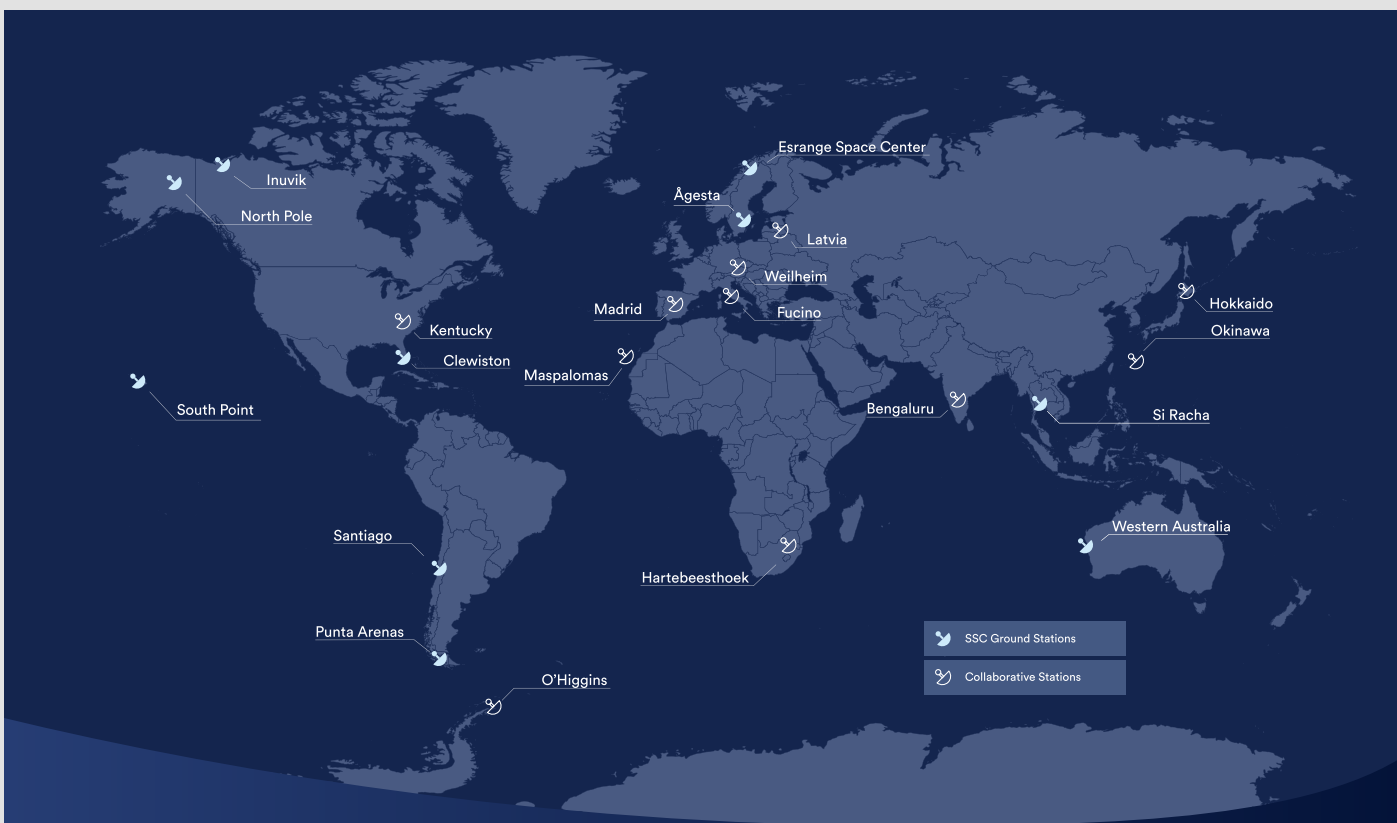

SSC CONNECT

Your link between Earth and Space

SSC provides flexible and reliable ground station services to spacecraft's operators around the globe. We help optimise spacecraft operator's ground segment operations. SSC CONNECT solutions are built on a strong and highly versatile multi-mission ground station network.

Our services include:

- CONNECT LEOP
- CONNECT On-Orbit
- CONNECT Lunar
- CONNECT Hosting

Read more at sscspace.com